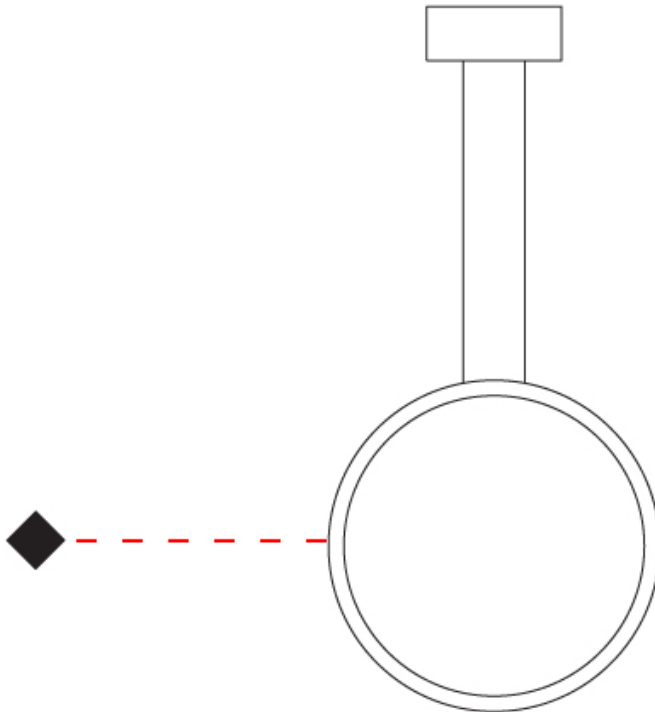

D31005-

PROJECT

TYPE

SPECIFIER

QUANTITY

DATE

D